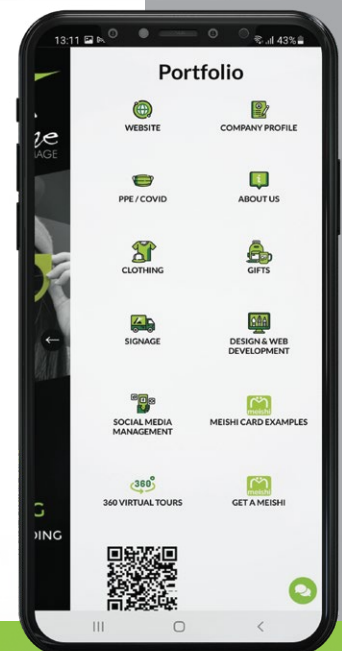

WHAT IS MEISHI?

MEISHI is a progressive web app that allows you to create a digital business card portfolio that is easy to share, placing you and your company at the cutting edge of technology. Fully responsive on mobile and desktop which means the same great experience delivered across all devices. Your Meishi Portfolio can be designed around your unique brand identity and can act as your central communication hub, pocket portfolio and digital showroom.

✔ SHOWCASE

Showcase your business by guiding users to the key elements on your website.

✔ RESPONSIVE DESIGN

Clients can fill in forms directly through your digital business card.

✔ ANALYTICS

Real-time usage tracking provides insightful analytics to identify opportunities or weaknesses within your business model.

✔ GO GREEN

Conventional business cards are killing trees. Because we offer a 100% digital product, your business will greatly reduce its carbon footprint.

[VIEW LIVE EXAMPLES](#)

A Meishi Portfolio consist out of 3 sections

1. WELCOME SCREEN

- 2. GET IN TOUCH** Company / Individual Bio
Contact Details
Quick Contact Form
Social Media Links

3. PORTFOLIO SECTION 14 Platforms to share information about your company

Website Links / Product Catalogues / Services / Company Profile
Recent Projects / Forms